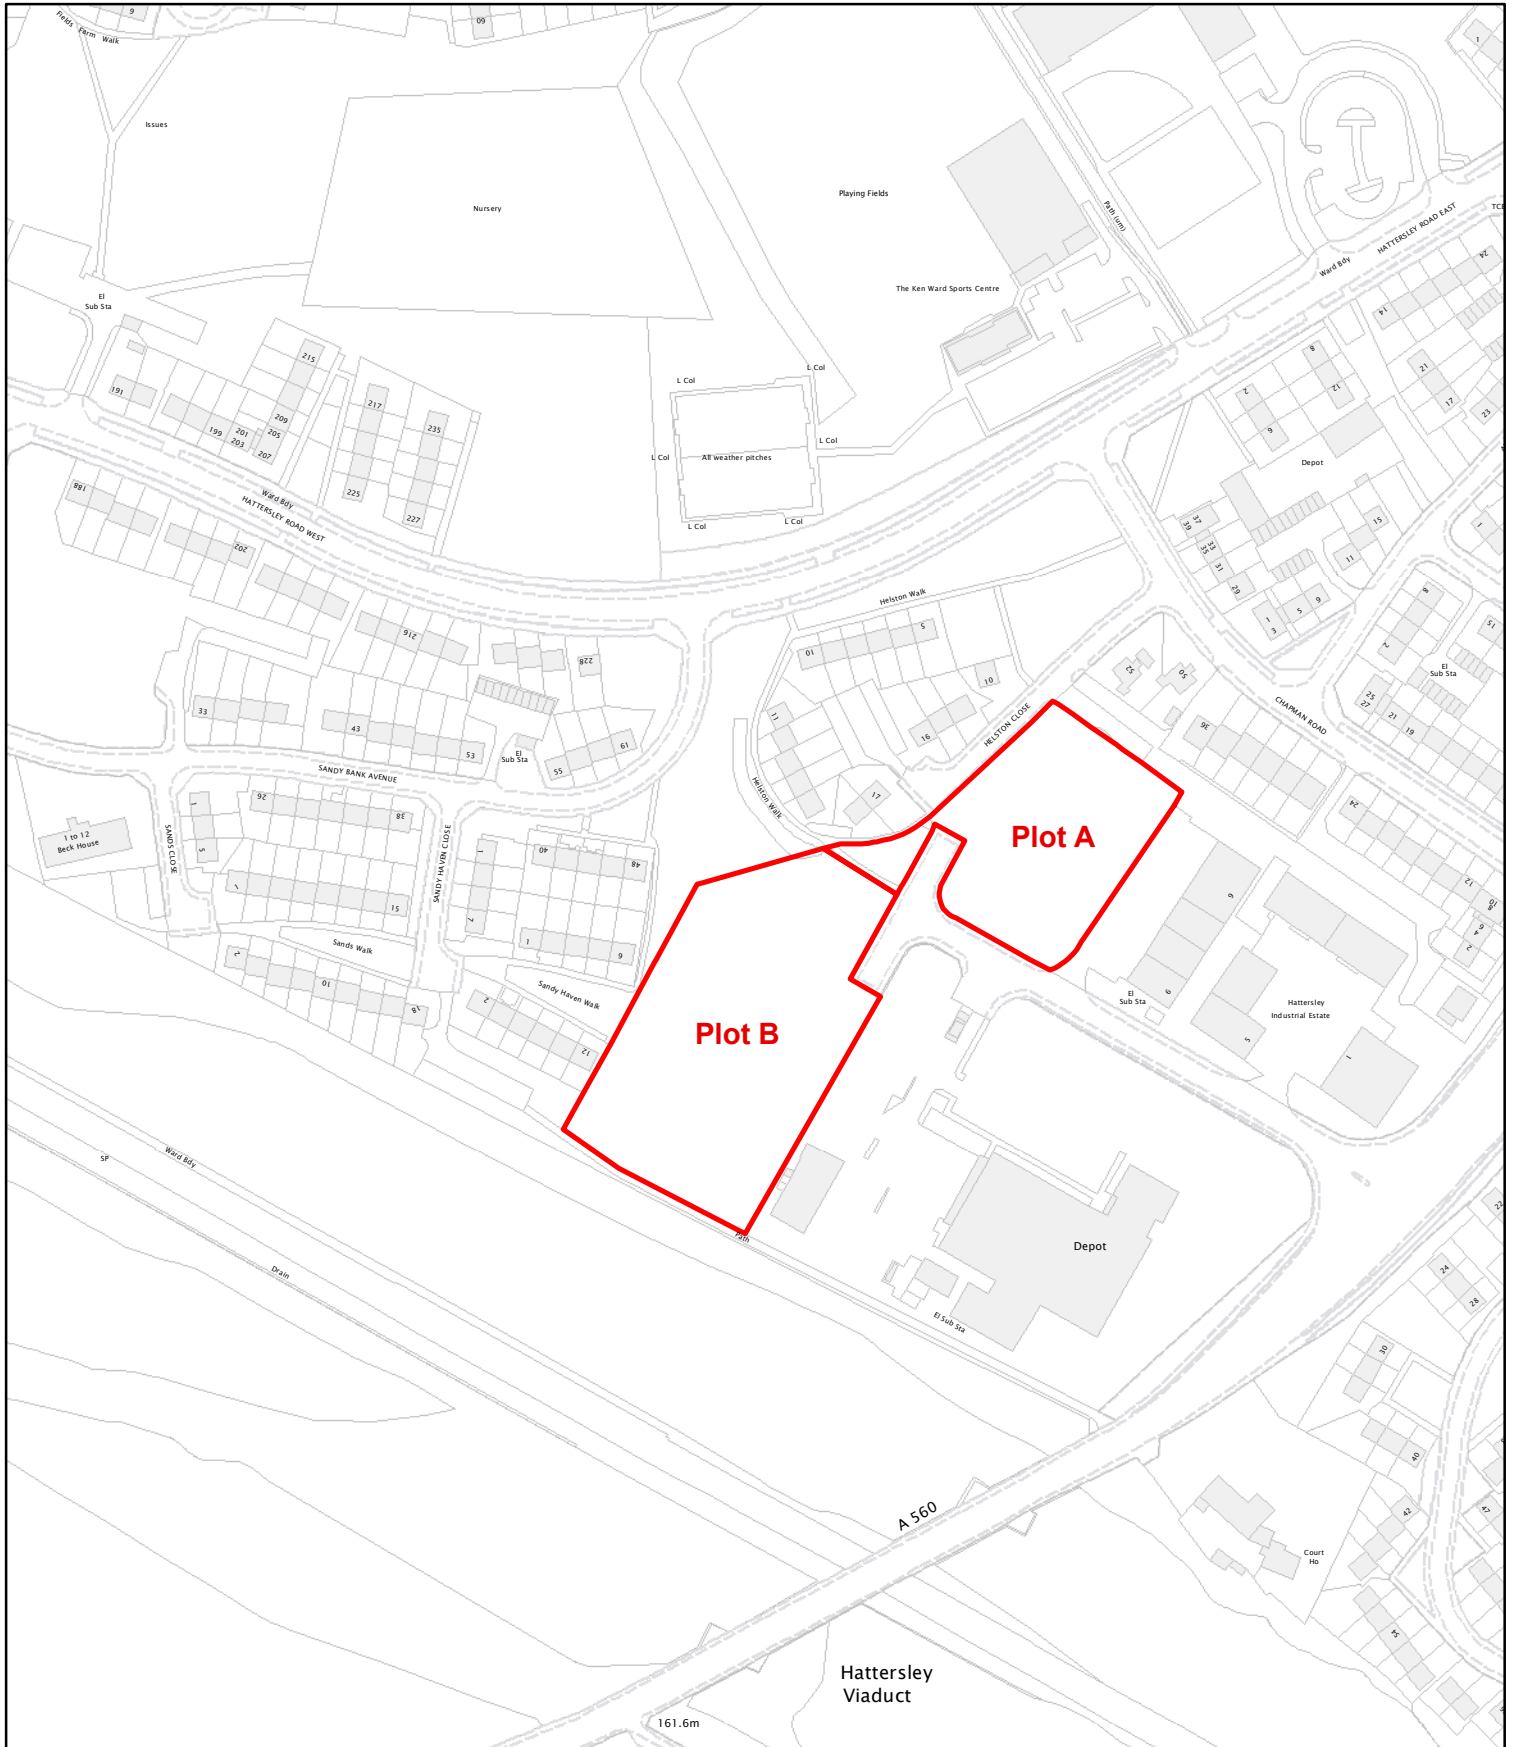

Hattersley Industrial Estate

1:2,500

SJ9794SE

© Crown copyright and database rights 2014
Ordnance Survey 100022697

Plan prepared by Bill Boaden 26/2/2015

Estates & Asset Management Unit
Council Offices
Wellington Road
Ashton-under-Lyne
OL6 6DL